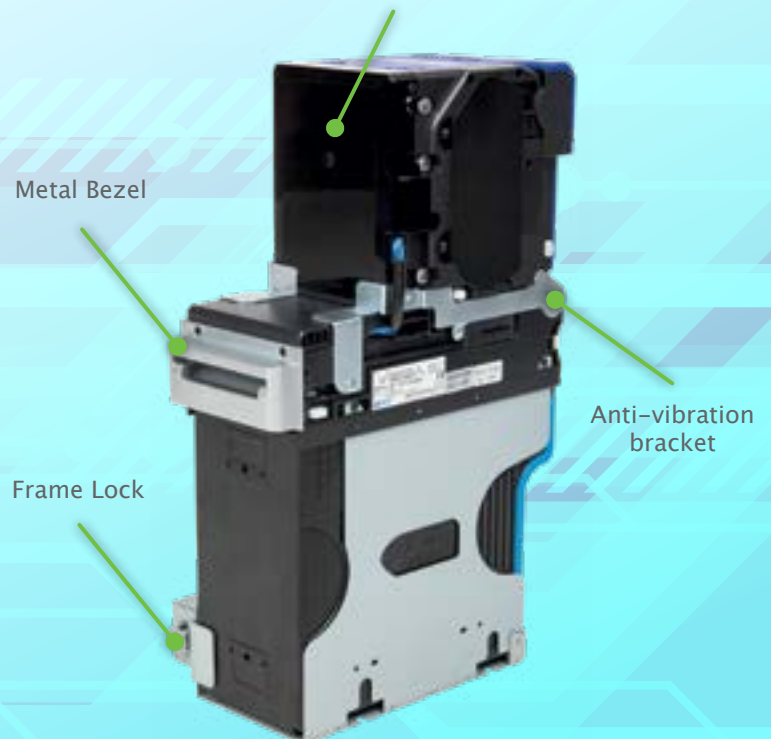

VEGA-RC

- Reduces the number of coins in coin hoppers
- Reduces machine downtime caused by hopper starvation
- Reduces operating costs due to the less frequent refilling of hoppers
- Statistics show 10 – 40% revenue increase depending on the installation site

BANKNOTE SIZE

- Length: 110–165mm (4.33 – 6.50")
Recycling Module 160mm only
- Width: 60– 82mm (2.36–3.23")

NUMBER OF RECYCLED DENOMINATIONS

- 2 denominations

PROCESSING SPEED

- Stack completion approximately 3 seconds (VEGA only)
- Stack completion approximately 3 seconds (into recycler)
- Dispense approximately 2 seconds (from recycler)

ESCROW

- 1 banknote without RC
- The 30 note RC can be configured as an Escrow Drum

CASHBOX CAPACITY

- Capacity approximately 300 notes standard (1,000 notes options)
- Access rear or front (SH type)
- Access rear or upward (SU, SD type)
- LD Stackerless

RECYCLE CAPACITY

- Vega-RC: Capacity up to 30 note (150mm new notes/I.E., £20 sterling)
- Vega-RC Twin: 30 note X 2 denomination (60 notes total)

PROCESSING SPEED

- Accepting banknotes to RC: 3 seconds
- Accepting banknotes to cashbox: 3 seconds
- Pay out: 3 seconds