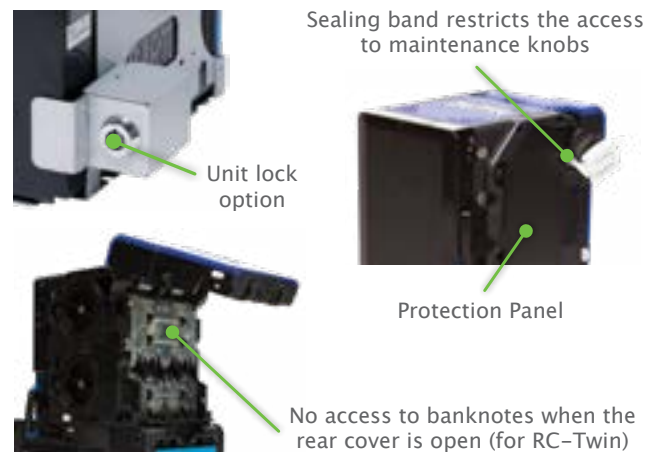

- Length: 110–165mm (4.33 – 6.50")
  Recycling Module 160mm only
- Width: 60– 82mm (2.36–3.23")

NUMBER OF RECYCLED DENOMINATIONS

- 2 denominations

PROCESSING SPEED

- Stack completion approximately 3 seconds (VEGA only)
- Stack completion approximately 3 seconds (into recycler)
- Dispense approximately 2 seconds (from recycler)

ESCROW

- 1 banknote without RC
- The 30 note RC can be configured as an Escrow Drum

CASHBOX CAPACITY

- Capacity approximately 300 notes standard (1,000 notes options)
- Access rear or front (SH type)
- Access rear or upward (SU, SD type)
- LD Stackerless

RECYCLE CAPACITY

- Vega-RC: Capacity up to 30 note (150mm new notes/I.E., £20 sterling)
- Vega-RC Twin: 30 note X 2 denomination (60 notes total)

PROCESSING SPEED

- Accepting banknotes to RC: 3 seconds
- Accepting banknotes to cashbox: 3 seconds
- Pay out: 3 seconds

SUPPLY VOLTAGE

- DC 12V (+5%), 2.0A recommended
- DC 12V (+5%), 5.0A recommended (Vega + Vega-RC)
- DC 20V to DC 42.5V, 2.5A recommended (option)
- Standby 0.2A (DC 12V), Operation 0.7A (Max. 1.0A), (DC 12V)
- Standby 0.1A (DC 24V), Operation 0.5A (DC 24V)

INTERFACE

- Photo-coupler isolation: RS232C,TTL

PROTOCOL

- ID-003, cc-Talk, MDB
- Multiple protocols in one software

ENVIRONMENT OPERATING 0 TO 50° C (32 TO 122° F)

- Storage 20 to 60° C (-4 to 140° F)
- Operating Humidity 30% – 80% RH (non-condensed)
- Storage Humidity 10% – 85% RH (non-condensed)

APPROVALS

- CE/UL

SECURITY FEATURES

Your Source For **SECO**

Head Office Germany

POS 5 KB 5

Ö 5